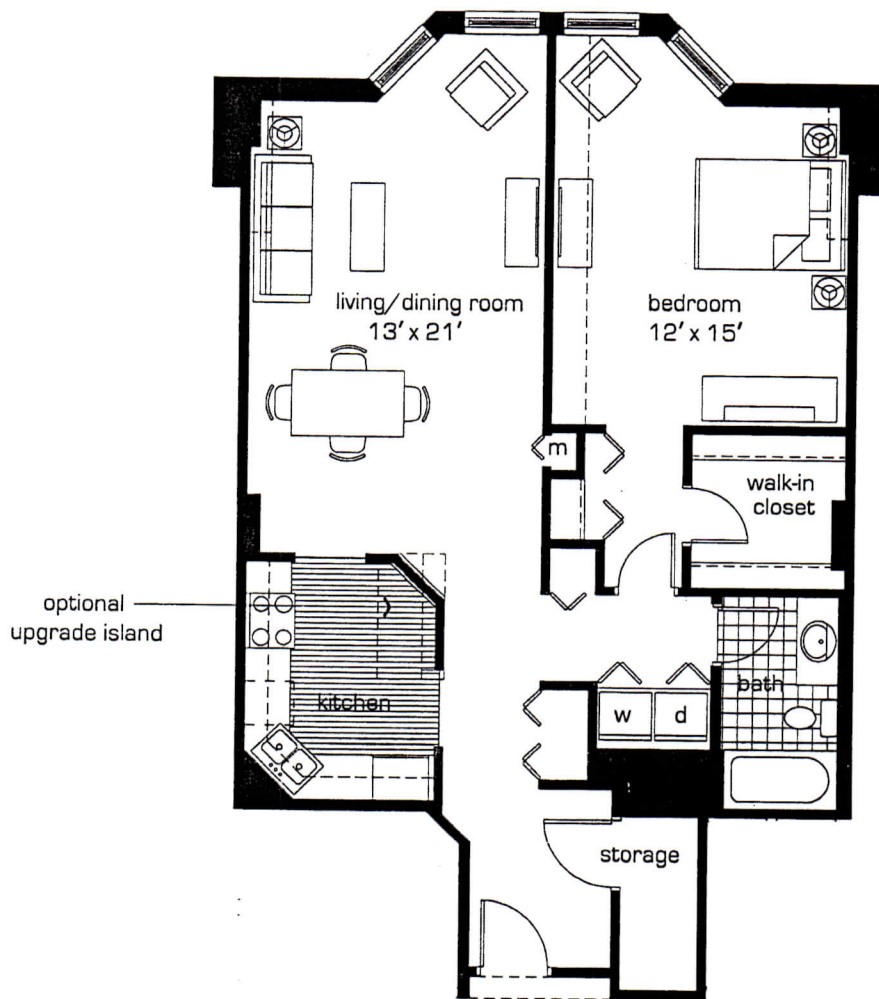

key plan

levels 7-18

Unit 1A

One bedroom, one bath
approx. sq. ft. = 1,046

Dimensions are approximate and may vary.

RIVERWEST

make the city your home

401 south first street, minneapolis, minnesota 55401