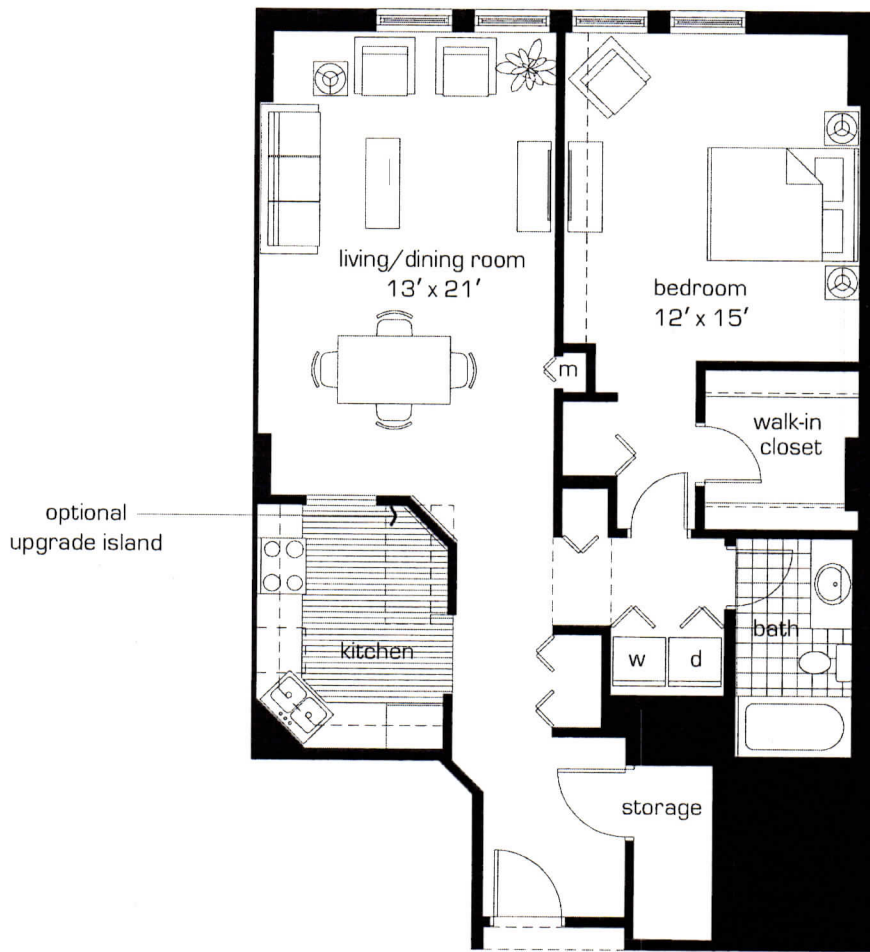

key plan

levels 2 - 6

Unit 1E

One bedroom, one bath  
approx. sq. ft. = 1,020

Dimensions are approximate and may vary.