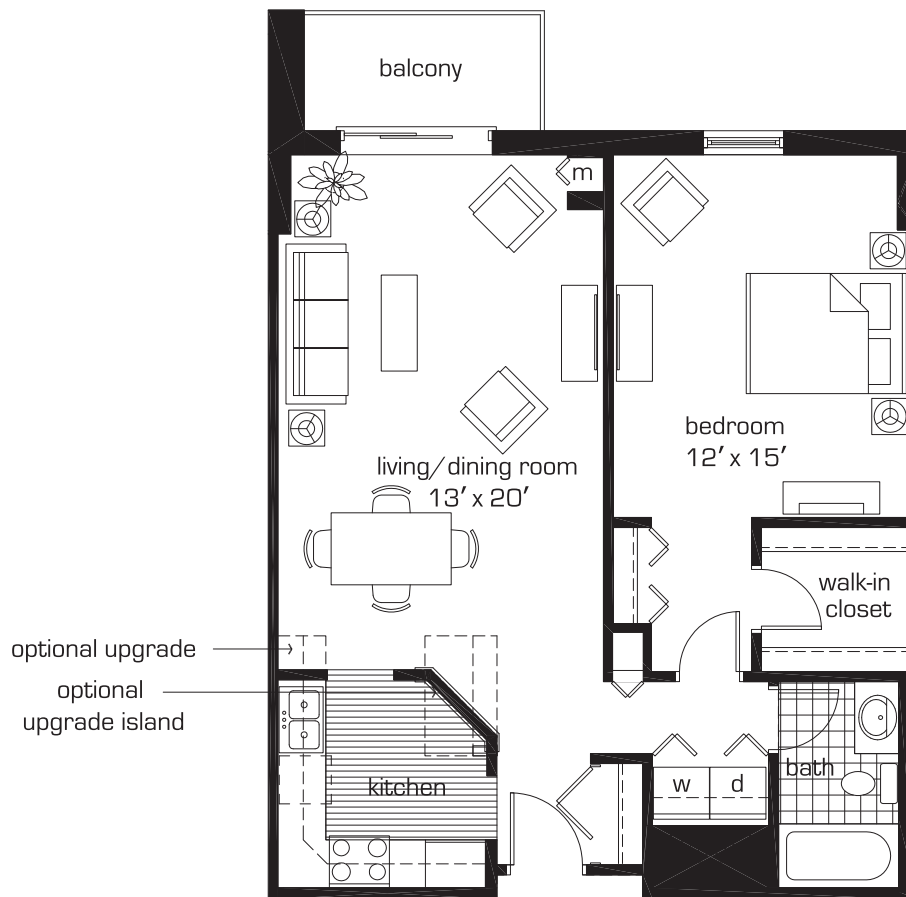

## Unit 1B north

One bedroom, one bath  
approx. sq. ft. = 860

### key plan

levels 2-6

levels 7-18

*Dimensions are approximate and may vary.*