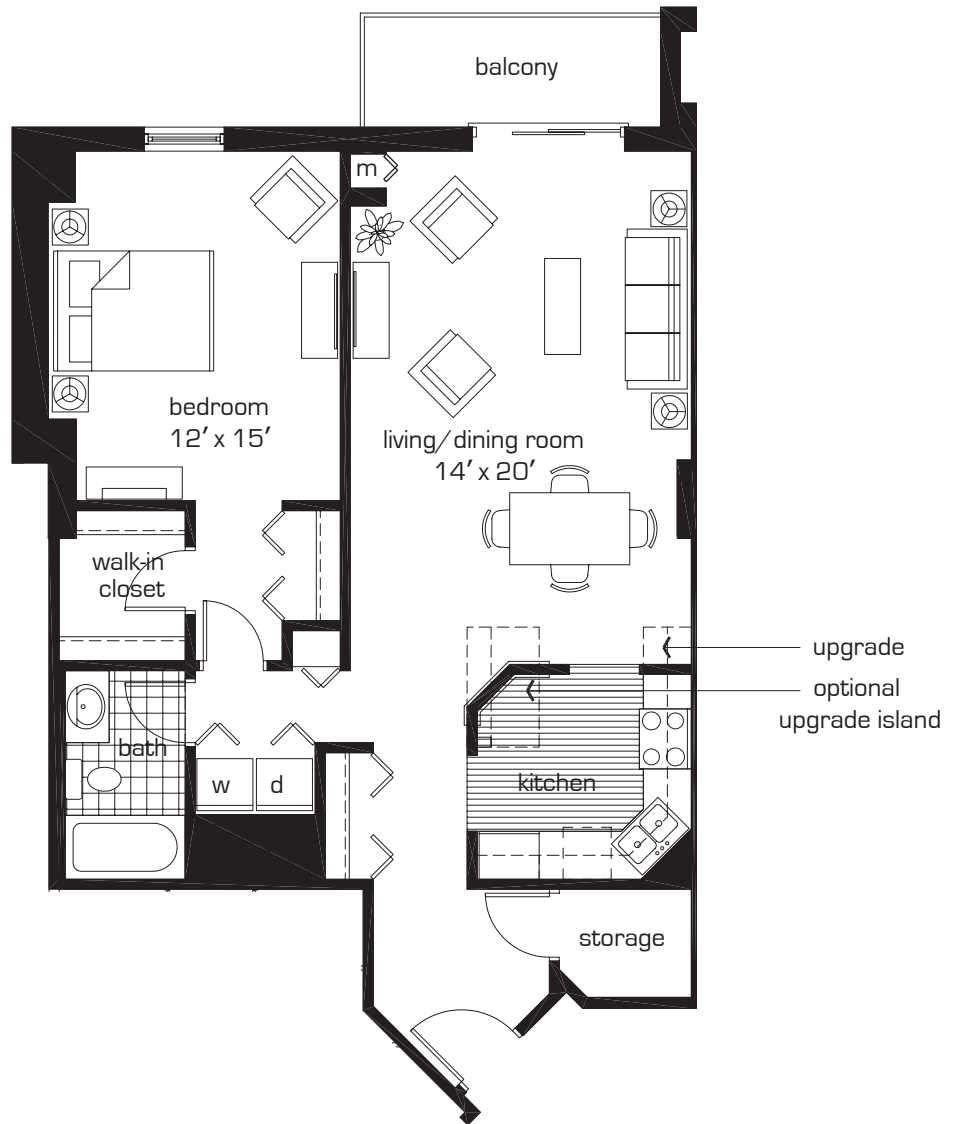

Unit 1B+

One bedroom, one bath
approx. sq. ft. = 943

key plan

levels 2-12

Dimensions are approximate and may vary.