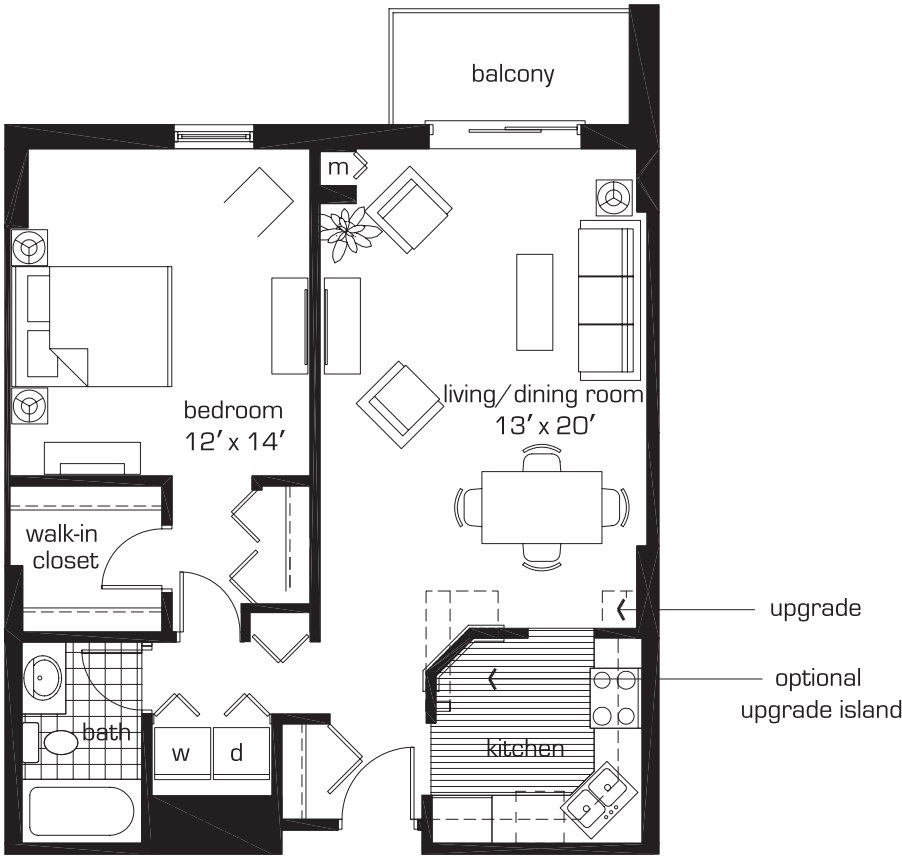

key plan

levels 2-18

Unit 1B south  
One bedroom, one bath  
approx. sq. ft. = 832

Dimensions are approximate and may vary.