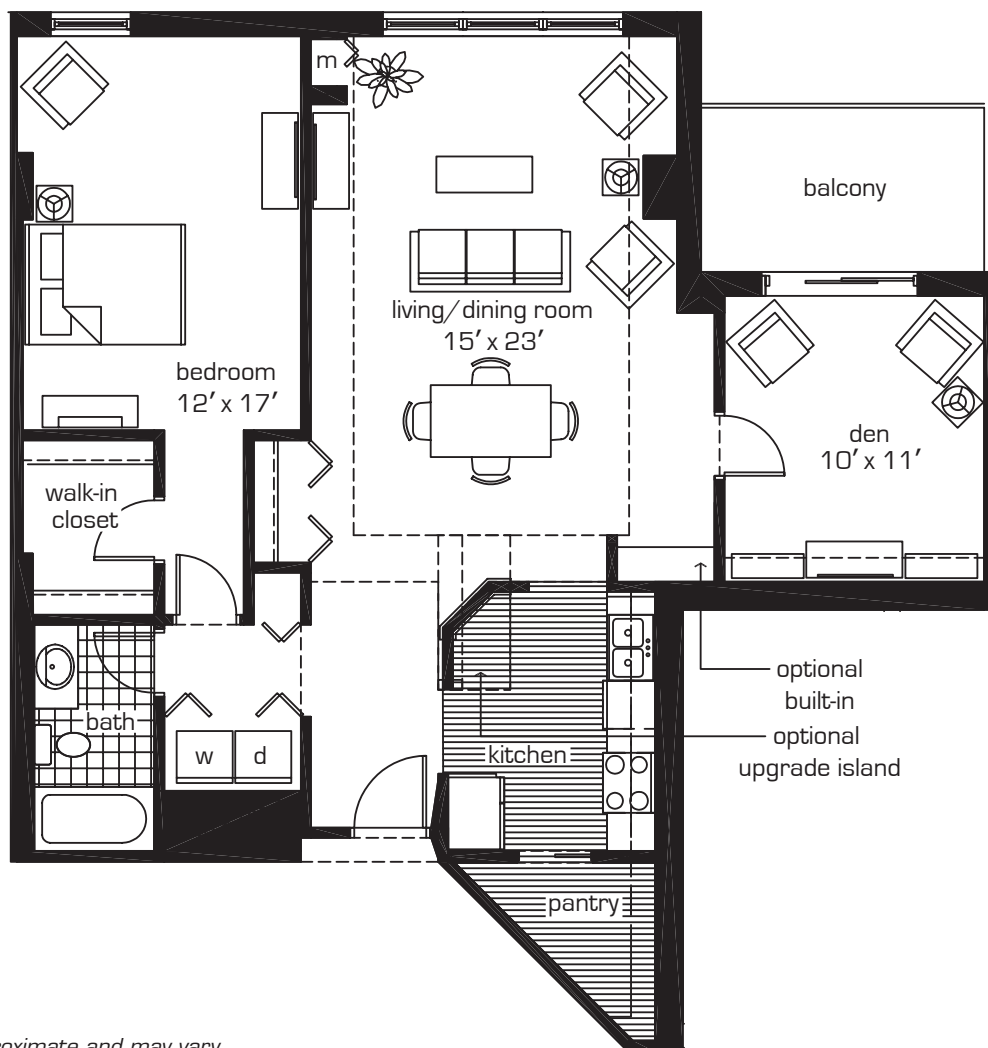

Unit 1C east

One bedroom, one bath
approx. sq. ft. = 1,143

key plan

levels 2-6

levels 7-18

Dimensions are approximate and may vary.

RIVERWEST
make the city your home