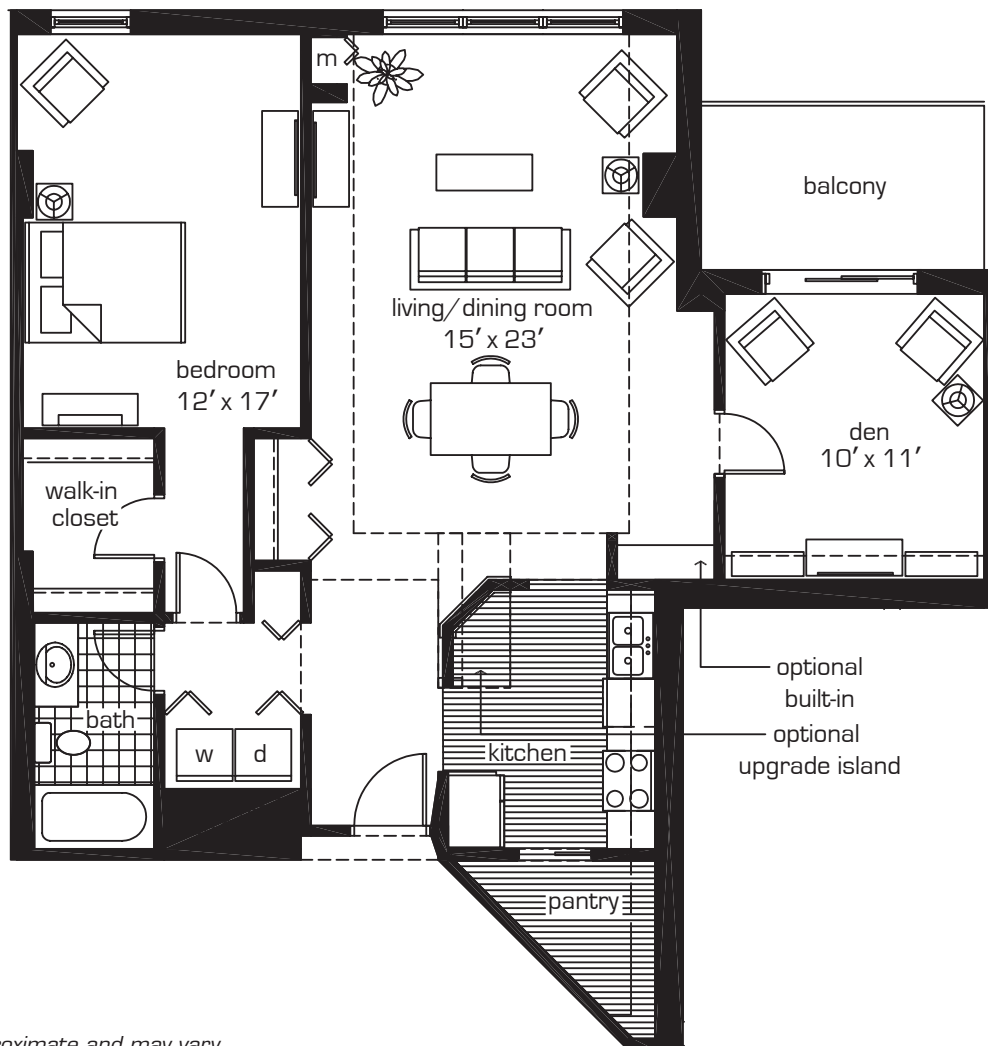

Unit 1C east

One bedroom, one bath
approx. sq. ft. = 1,143

key plan

levels 2-6

levels 7-18

Dimensions are approximate and may vary.