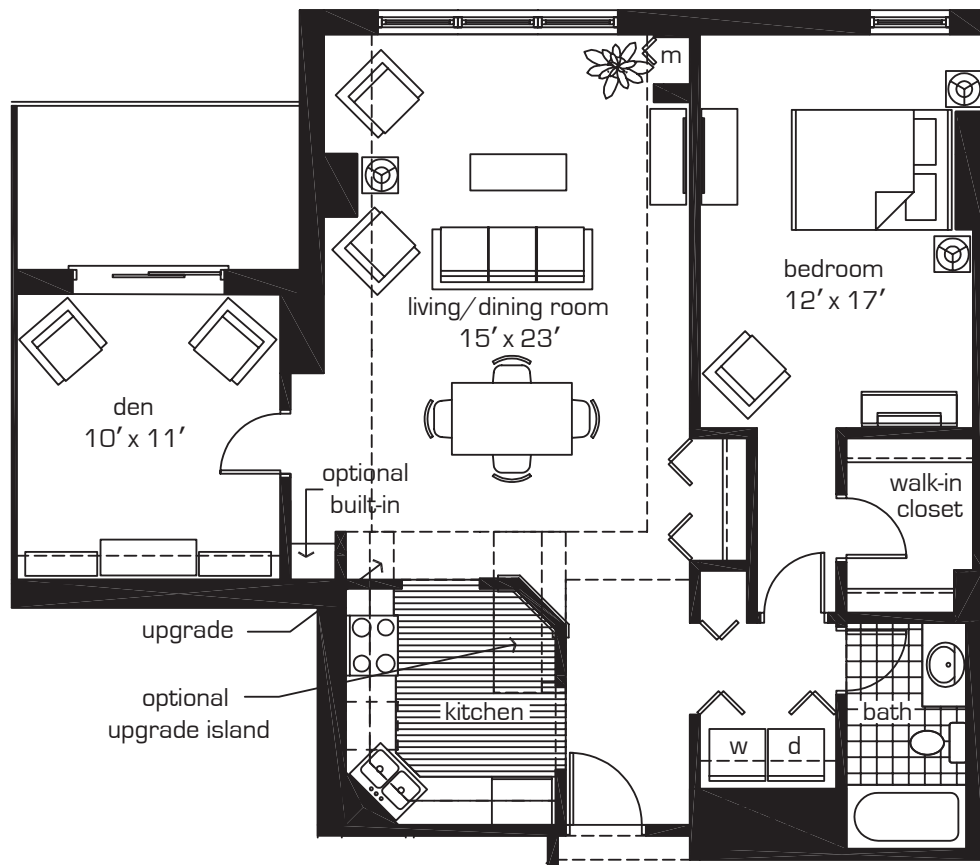

## Unit 1C west

One bedroom, one bath  
approx. sq. ft. = 1,095

### key plan

levels 2-6

levels 7-18

*Dimensions are approximate and may vary.*