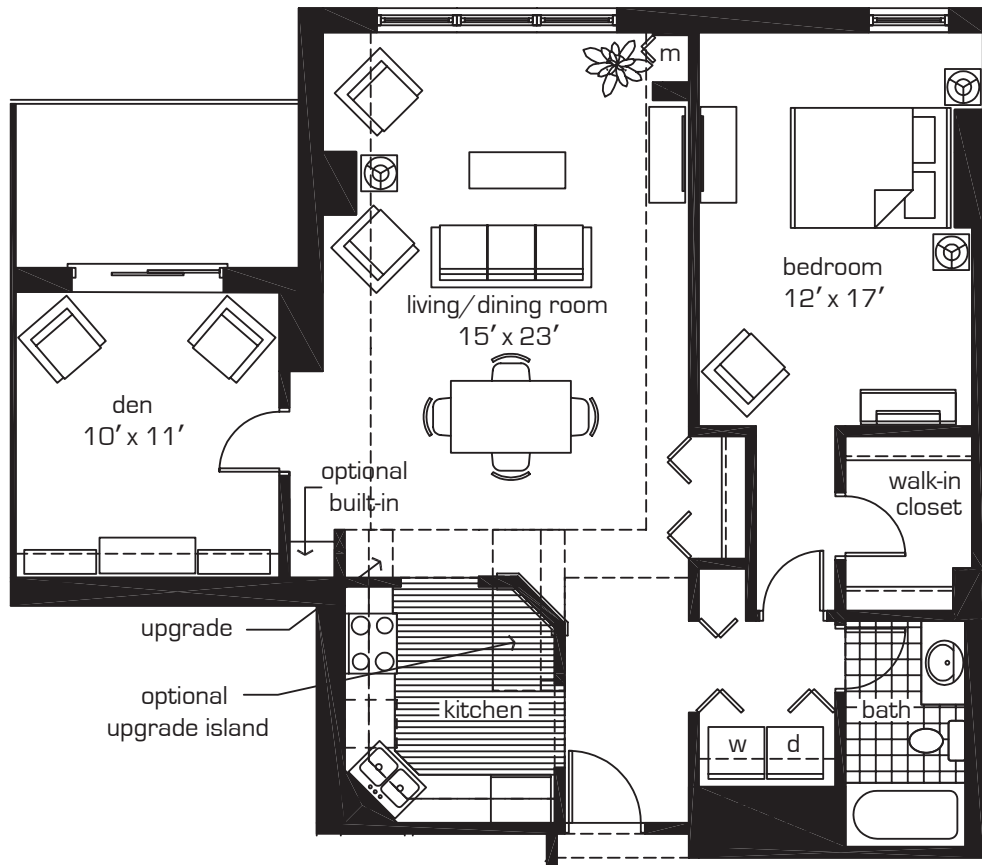

## Unit 1C west

One bedroom, one bath  
approx. sq. ft. = 1,095

### key plan

levels 2-6

levels 7-18

*Dimensions are approximate and may vary.*

**RIVERWEST**  
make the city your home