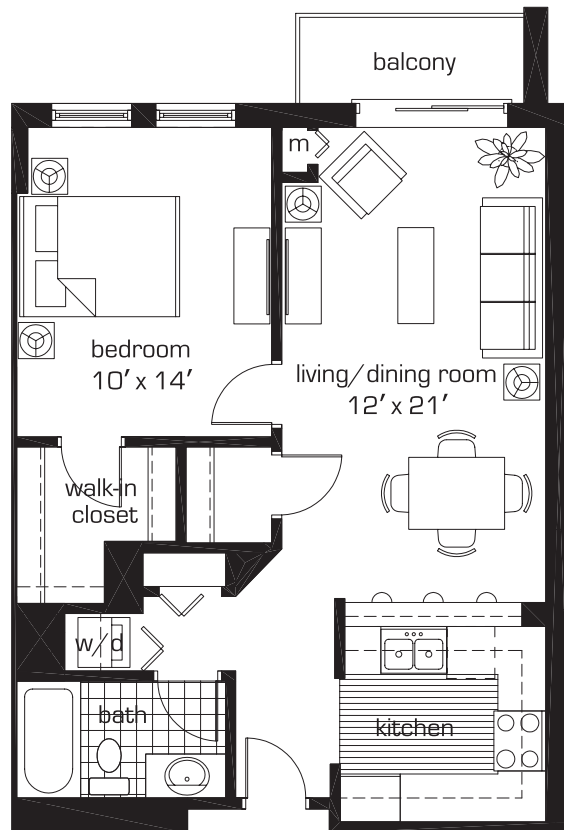

key plan

levels 7-18

Unit 1D

One bedroom, one bath  
approx. sq. ft. = 695

*Dimensions are approximate and may vary.*