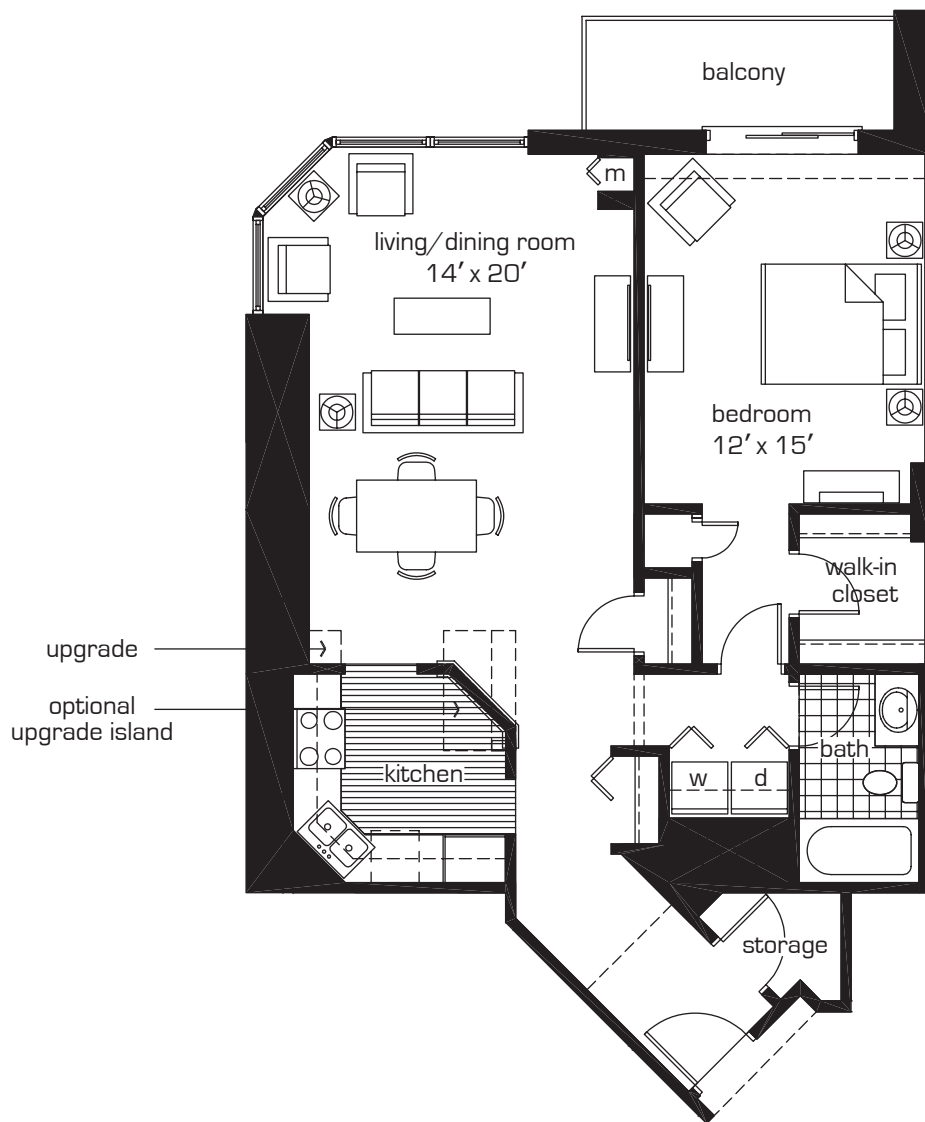

### key plan

levels 13-17

## Unit 1F

One bedroom, one bath  
approx. sq. ft. = 922

*Dimensions are approximate and may vary.*