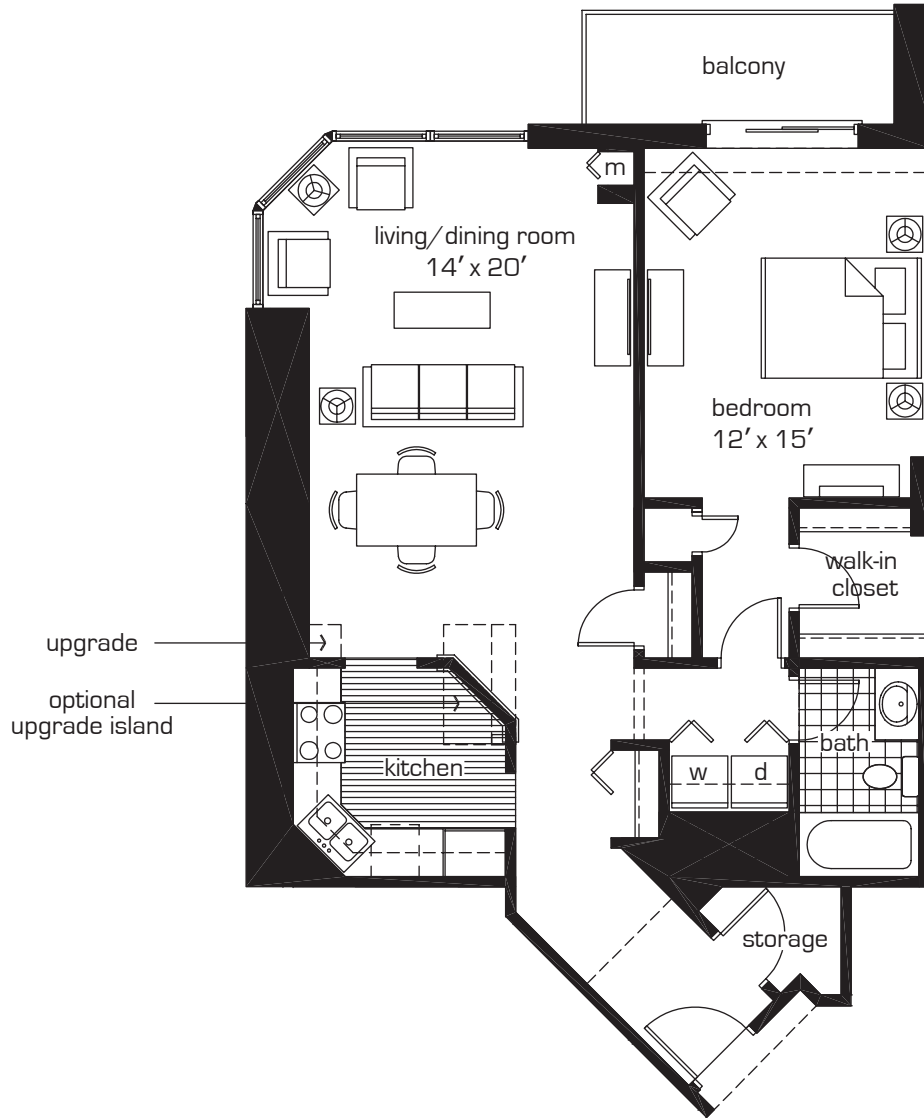

key plan

levels 13-17

Unit 1F

One bedroom, one bath  
approx. sq. ft. = 922

Dimensions are approximate and may vary.