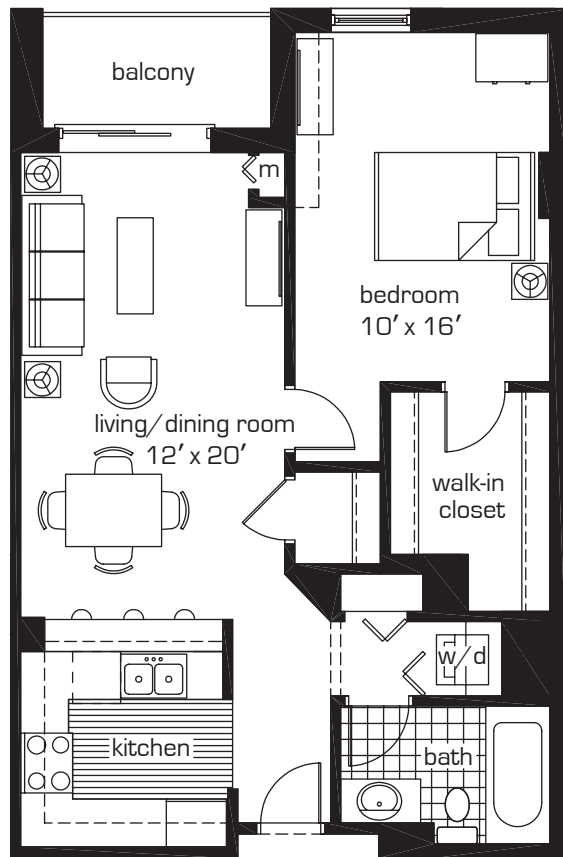

## Unit 1G

One bedroom, one bath  
approx. sq. ft. = 755

key plan

levels 2-6

*Dimensions are approximate and may vary.*