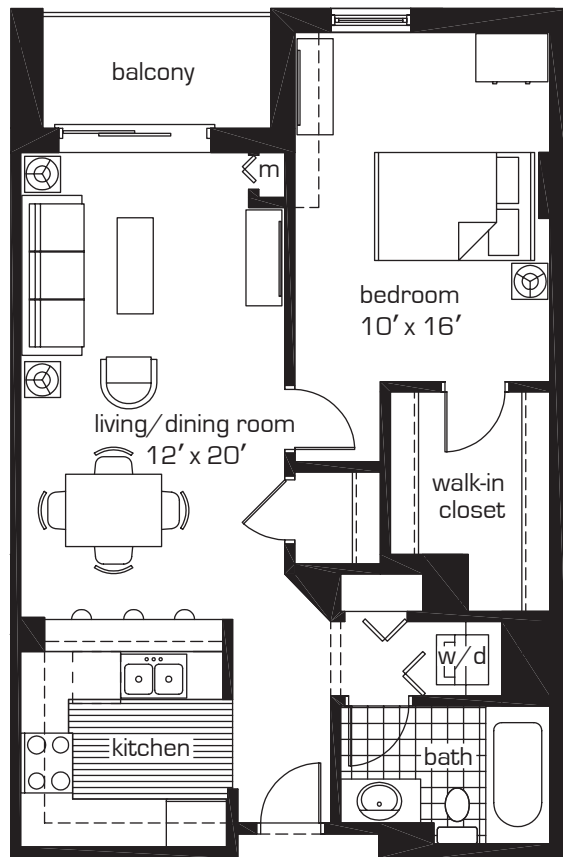

Unit 1G

One bedroom, one bath
approx. sq. ft. = 755

key plan

levels 2-6

Dimensions are approximate and may vary.