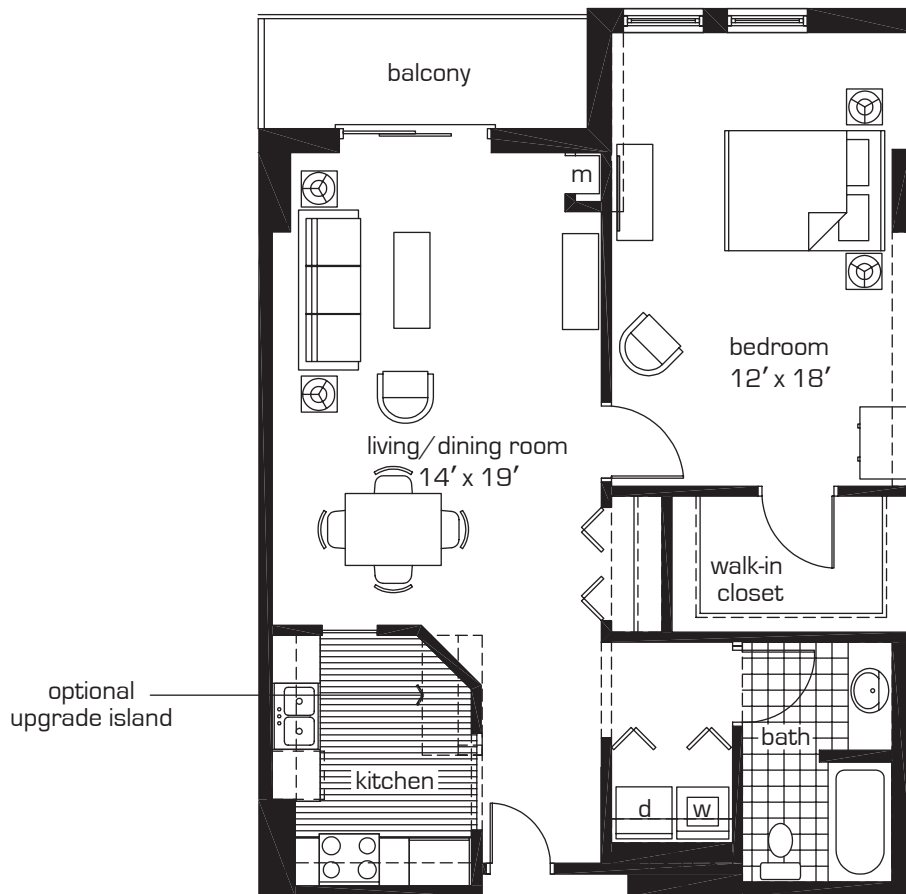

## Unit 1H

One bedroom, one bath  
approx. sq. ft. = 907

### key plan

levels 2-6

*Dimensions are approximate and may vary.*