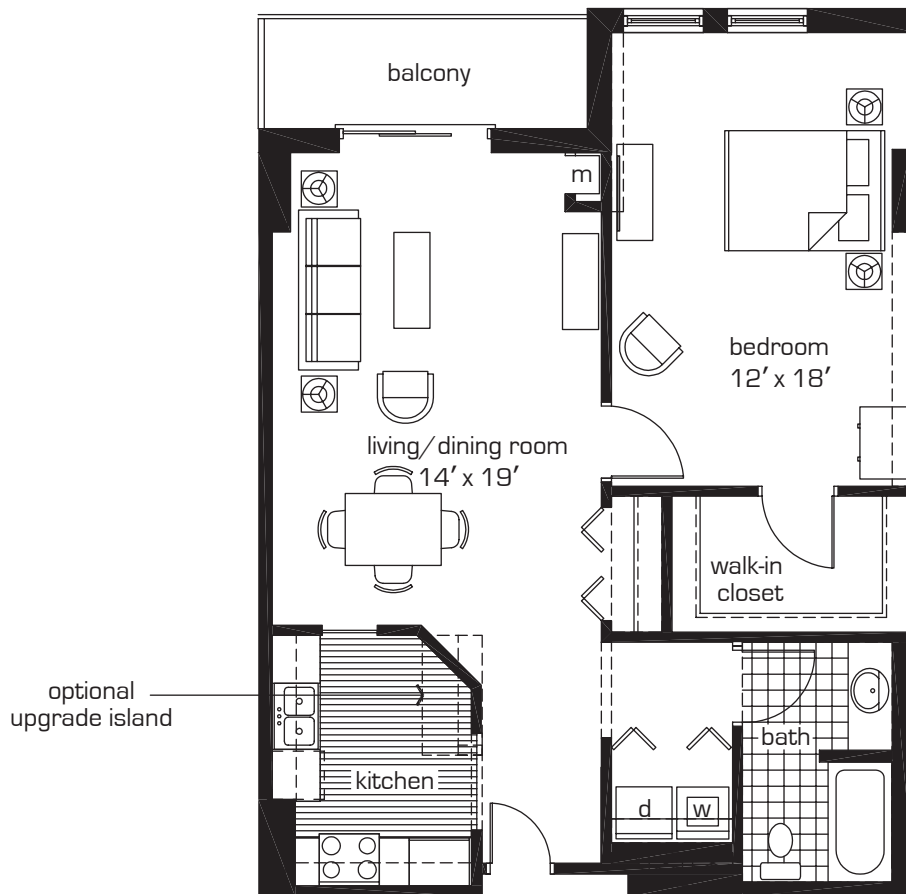

Unit 1H

One bedroom, one bath
approx. sq. ft. = 907

key plan

levels 2-6

Dimensions are approximate and may vary.