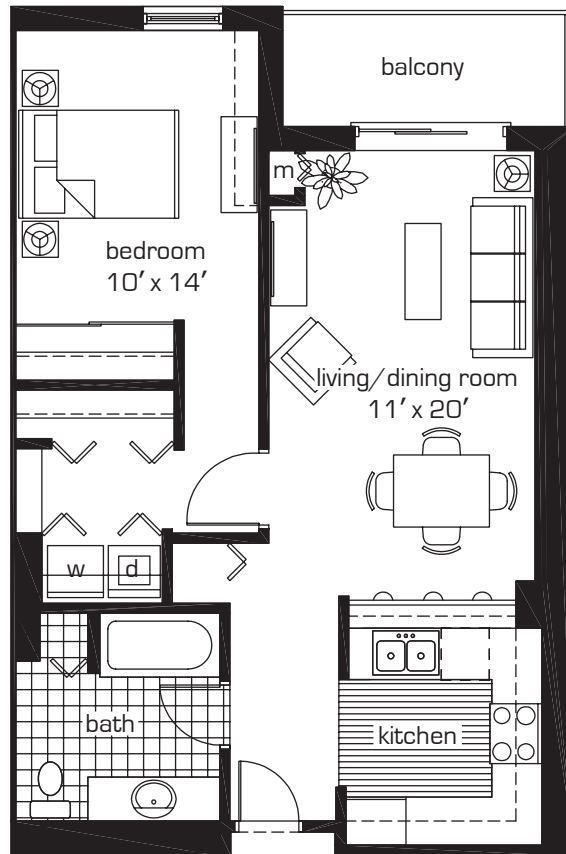

## Unit 1J

One bedroom, one bath  
approx. sq. ft. = 755

### key plan

levels 2-6

*Dimensions are approximate and may vary.*