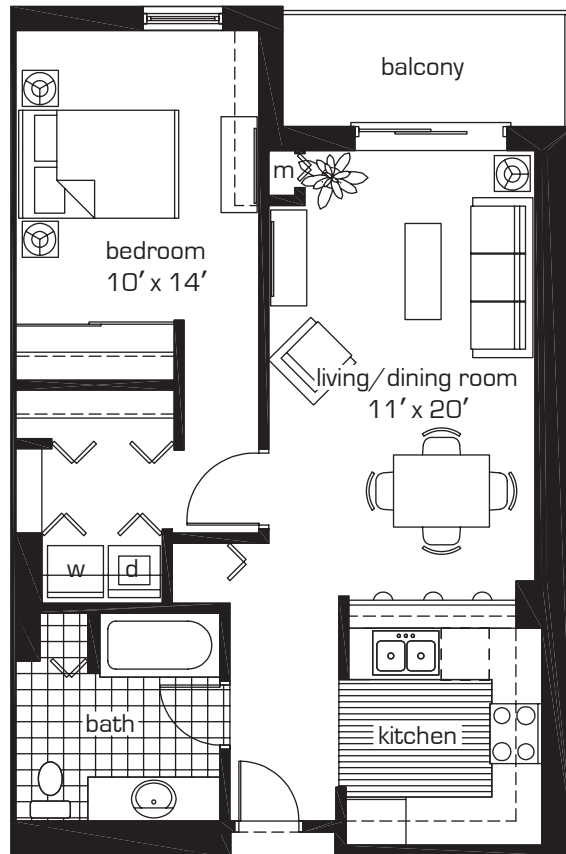

Unit 1J

One bedroom, one bath
approx. sq. ft. = 755

key plan

levels 2-6

Dimensions are approximate and may vary.