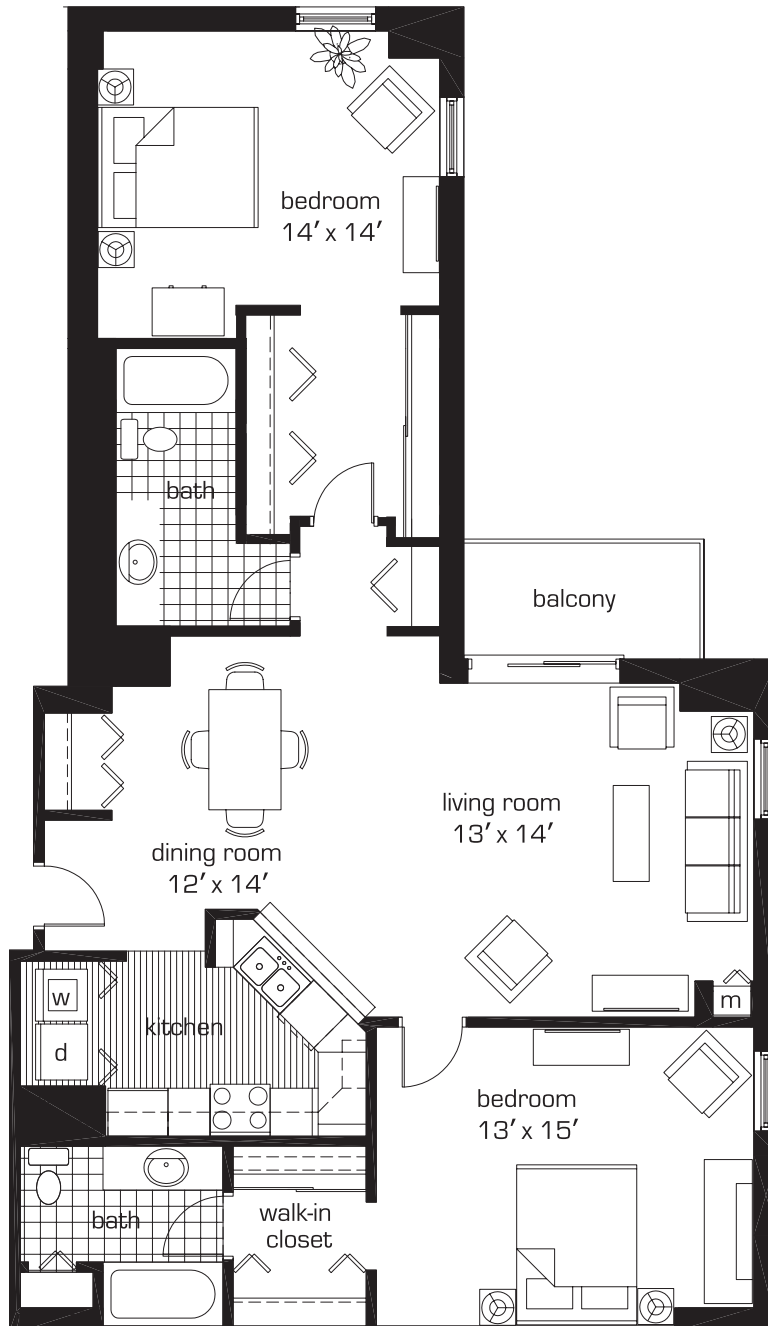

key plan

levels 7-18

Unit 2D

Two bedroom, two bath
approx. sq. ft. = 1,264

Dimensions are approximate and may vary.