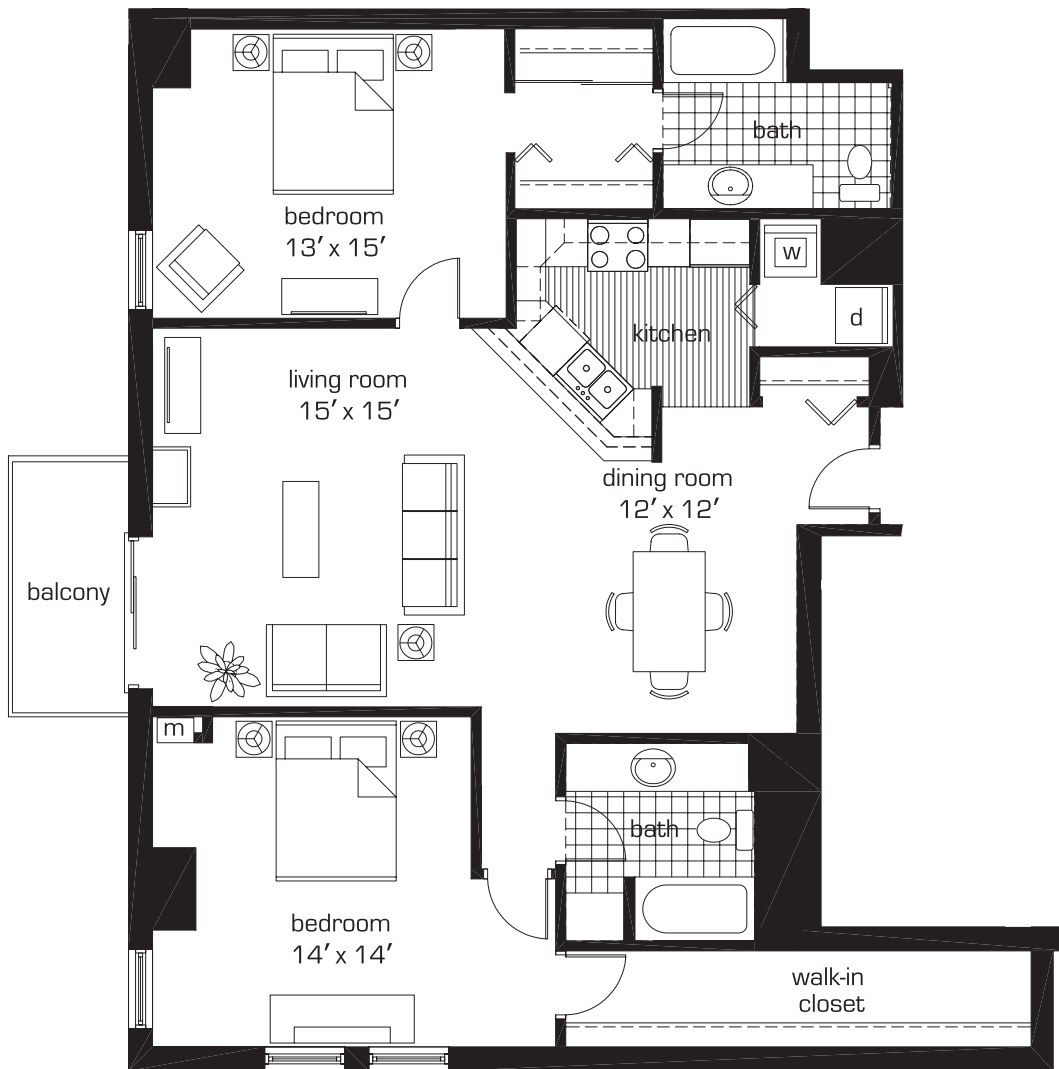

key plan

levels 4-18

Unit 2E

Two bedroom, two bath
approx. sq. ft. = 1,358

Dimensions are approximate and may vary.