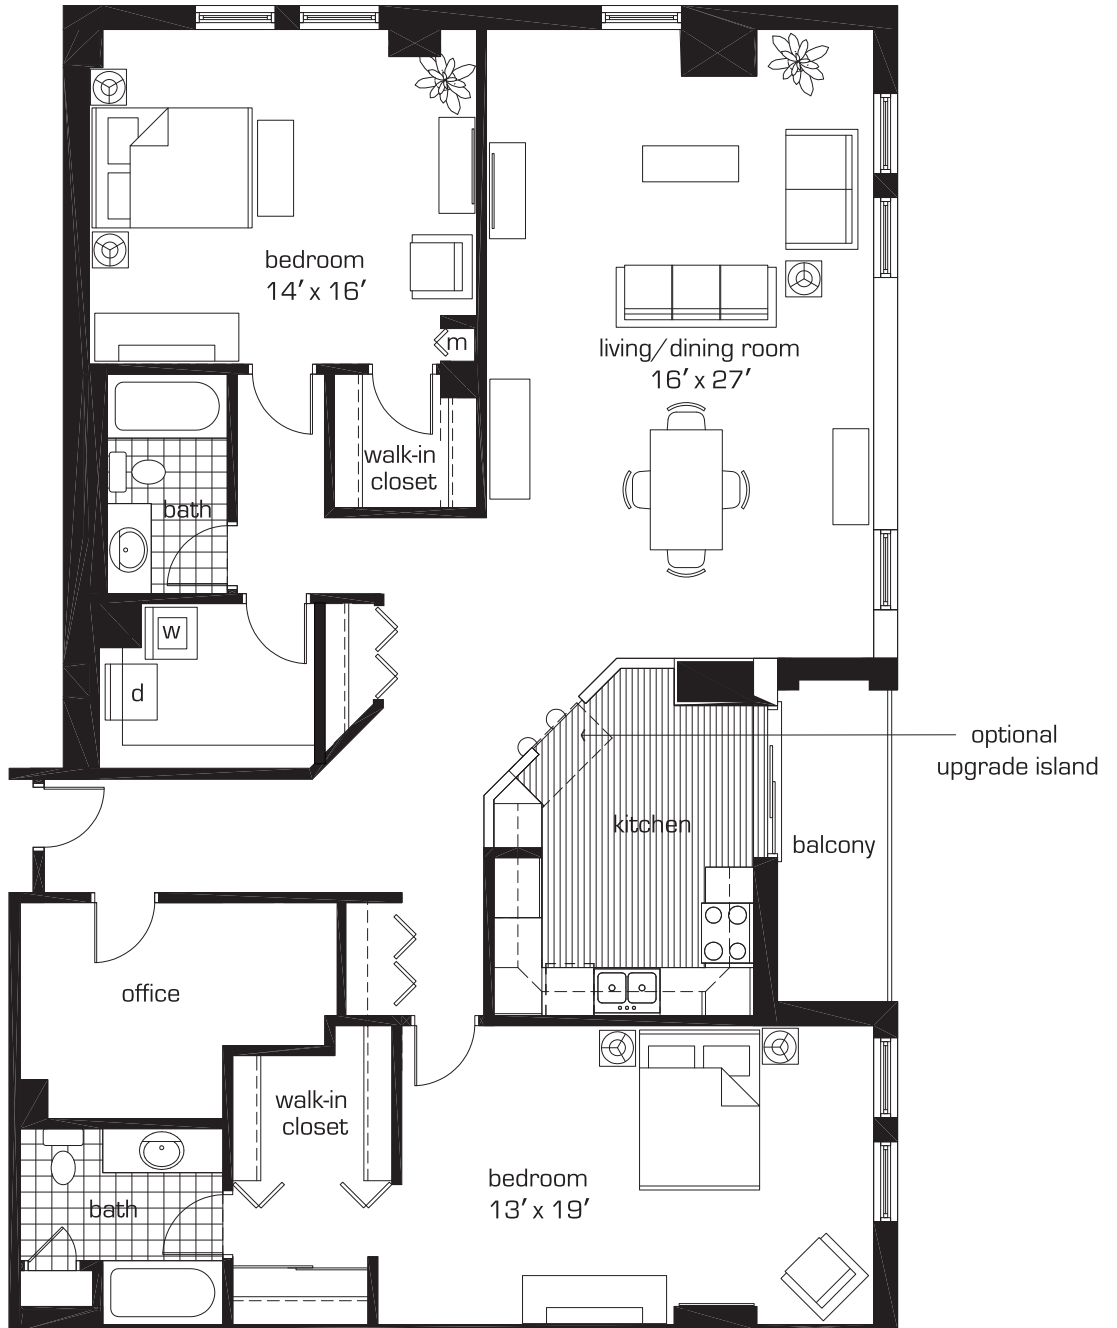

key plan

levels 2-6

Unit 2F

Two bedroom, two bath
approx. sq. ft. = 1,820

Dimensions are approximate and may vary.